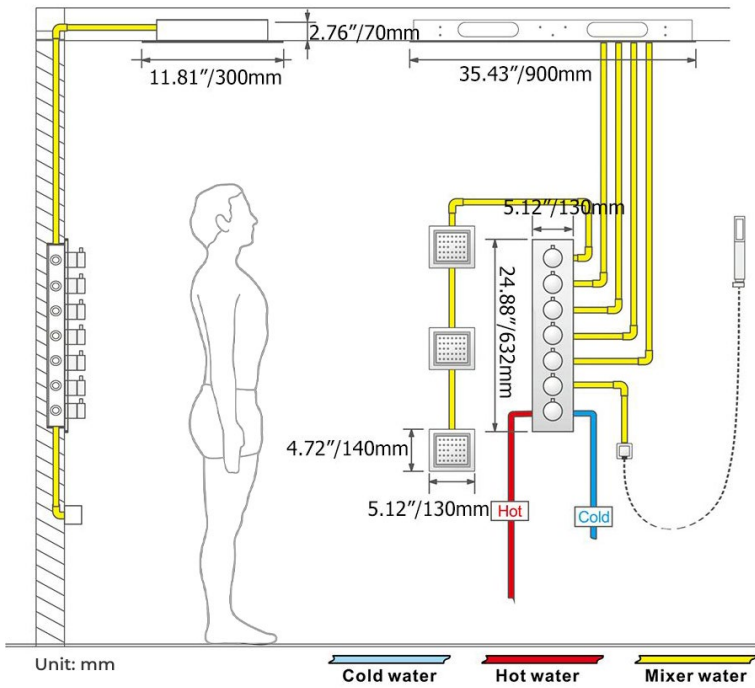

MATTE BLACK REMOTE CONTROLLED THERMOSTATIC LED RECESSED CEILING MOUNT MUSICAL RAINFALL WATERFALL SHOWER SYSTEM WITH HAND SHOWER AND 6 JETTED BODY SPRAYS SPECIFICATIONS

- Shower Panel /Hose Material: 304 Stainless Steel
- Shower Head Size: 900*300 mm
- Showerheads Install: Embedded Ceiling Mounted
- Concealed Mixer Install: Wall-Mounted
- LED Shower Head Functions: Rainfall, Waterfall, Mist, Water Column
- Water Pressure: 0.3 MPA
- Water Flow: 16L/min~28L/min
- Shower Accessories Material: Brass
- LED Light: Need to Connect Power
- LED Light Color: 64 Color
- Shower Hose Length: 1.5M
- AC: 100-265V 50/60Hz
- Music: Need Bluetooth

Product shown is only for installation display purpose

All dimensions and specifications are nominal and may vary. Use actual products for accuracy in critical situations.

Shower Mixer

Product shown is only for installation display purpose

Hand Shower

Flow Rate: 2.0 GPM / 7.6 LPM

Shower Mixer Connections

Body Jet

FEATURES

- Material: Brass
- Base Plate Height: 5-1/8"
- Base Plate Width: 5-1/8"
- Jet Surface Area: 3-1/8"
- Surface Depth: 1/4"
- Adjustment Angle: 5°
- Male NPT Connection: 1/2"
- Maximum Flow Rate: 2.5 GPM (9.5L/min) max @ 80 psi