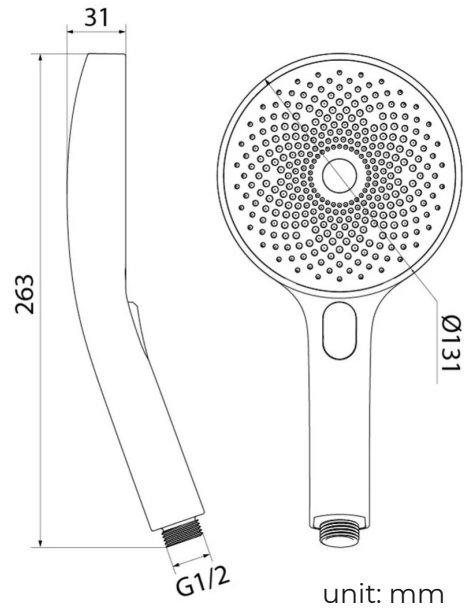

MATTE BLACK REMOTE CONTROLLED THERMOSTATIC LED RECESSED CEILING MOUNT MUSICAL RAINFALL WATERFALL SHOWER SYSTEM WITH HAND SHOWER AND 6 JETTED BODY SPRAYS SPECIFICATIONS

- Shower Panel /Hose Material: 304 Stainless Steel
- Shower Head Size: 900*300 mm
- Showerheads Install: Embedded Ceiling Mounted
- Concealed Mixer Install: Wall-Mounted
- LED Shower Head Functions: Rainfall, Waterfall, Mist, Water Column
- Water Pressure: 0.3 MPA
- Water Flow: 16L/min~28L/min
- Shower Accessories Material: Brass
- LED Light: Need to Connect Power
- LED Light Color: 64 Color
- Shower Hose Length: 1.5M
- AC: 100-265V 50/60Hz
- Music: Need Bluetooth

Product shown is only for installation display purpose

All dimensions and specifications are nominal and may vary. Use actual products for accuracy in critical situations.

Shower Mixer

Product shown is only for installation display purpose

Hand Shower

Flow Rate: 2.0 GPM / 7.6 LPM

Shower Mixer Connections

Body Jet

FEATURES

- Material: Brass
- Base Plate Height: 5-1/8"
- Base Plate Width: 5-1/8"
- Jet Surface Area: 3-1/8"
- Surface Depth: 1/4"
- Adjustment Angle: 5°
- Male NPT Connection: 1/2"
- Maximum Flow Rate: 2.5 GPM (9.5L/min) max @ 80 psi