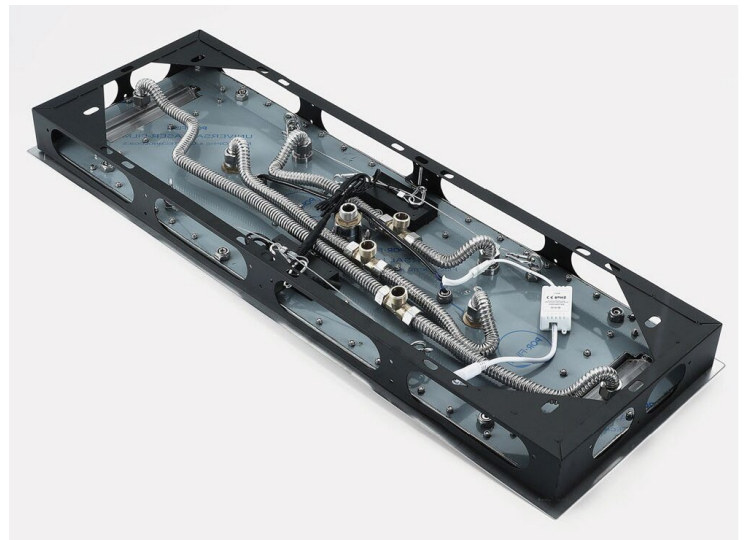

MATTE BLACK REMOTE CONTROLLED THERMOSTATIC LED RECESSED CEILING MOUNT MUSICAL RAINFALL WATERFALL SHOWER SYSTEM WITH HAND SHOWER AND 6 JETTED BODY SPRAYS SPECIFICATIONS

- Shower Panel /Hose Material: 304 Stainless Steel
- Shower Head Size: 900*300 mm
- Showerheads Install: Embedded Ceiling Mounted
- Concealed Mixer Install: Wall-Mounted
- LED Shower Head Functions: Rainfall, Waterfall, Mist, Water Column
- Water Pressure: 0.3 MPA
- Water Flow: 16L/min~28L/min
- Shower Accessories Material: Brass
- LED Light: Need to Connect Power
- LED Light Color: 64 Color
- Shower Hose Length: 1.5M
- AC: 100-265V 50/60Hz
- Music: Need Bluetooth

Product shown is only for installation display purpose

All dimensions and specifications are nominal and may vary. Use actual products for accuracy in critical situations.

Shower Mixer

Product shown is only for installation display purpose

Hand Shower

Flow Rate: 2.0 GPM / 7.6 LPM

Shower Mixer Connections

Body Jet

FEATURES

- Material: Brass
- Base Plate Height: 5-1/8"
- Base Plate Width: 5-1/8"
- Jet Surface Area: 3-1/8"
- Surface Depth: 1/4"
- Adjustment Angle: 5°
- Male NPT Connection: 1/2"
- Maximum Flow Rate: 2.5 GPM (9.5L/min) max @ 80 psi